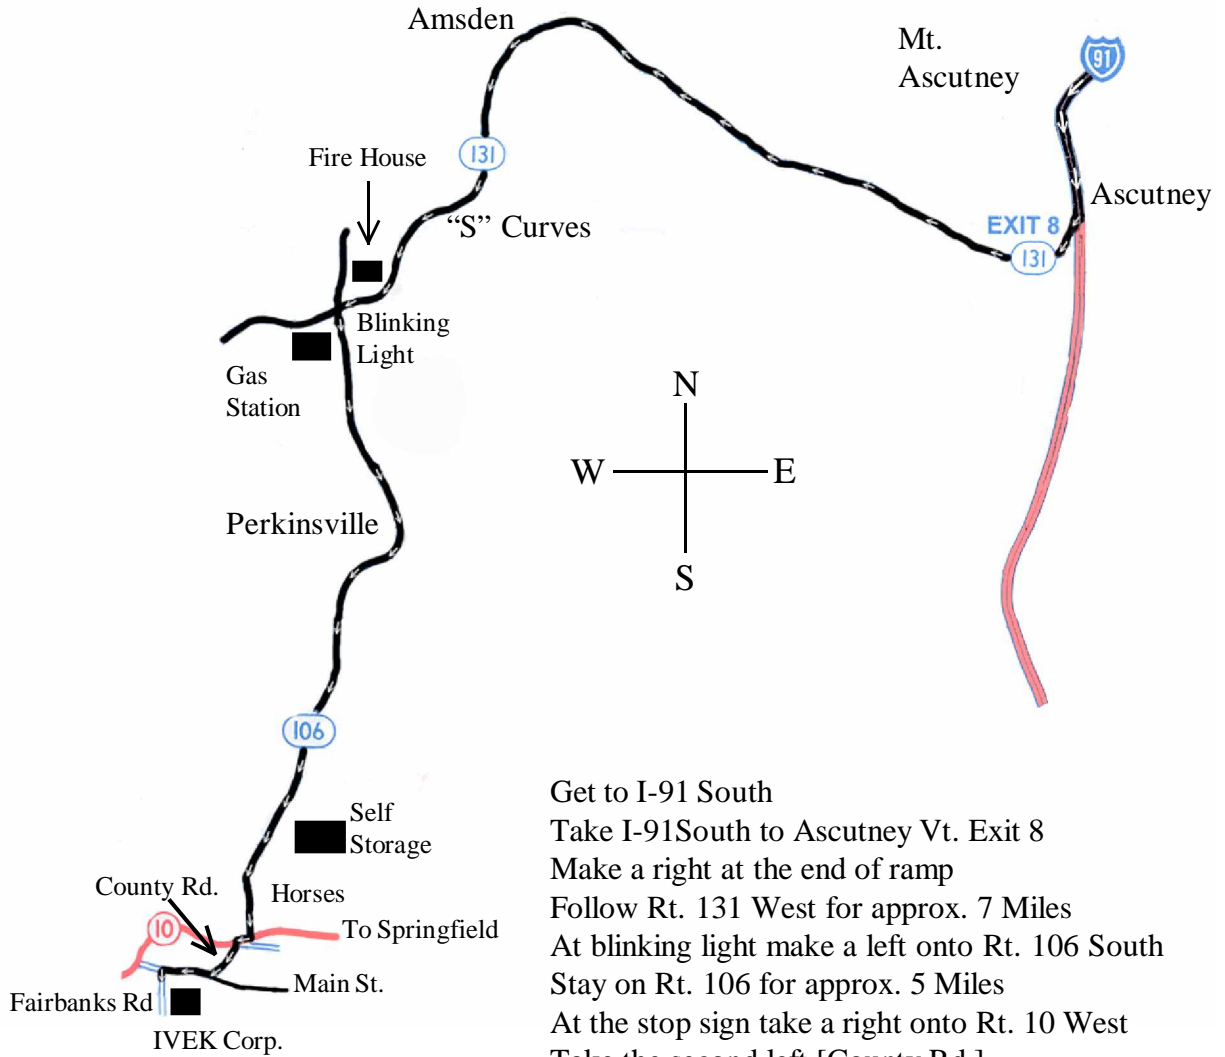

Directons From  
Northeast  
To  
IVEK Corporation

Get to I-91 South

Take I-91 South to Ascutney Vt. Exit 8

Make a right at the end of ramp

Follow Rt. 131 West for approx. 7 Miles

At blinking light make a left onto Rt. 106 South

Stay on Rt. 106 for approx. 5 Miles

At the stop sign take a right onto Rt. 10 West

Take the second left [County Rd.]

At the end of County Rd. go right onto Main St.

Take the second left to Fairbanks Rd.

We are located on the corner of Fairbanks Rd. and Main St.