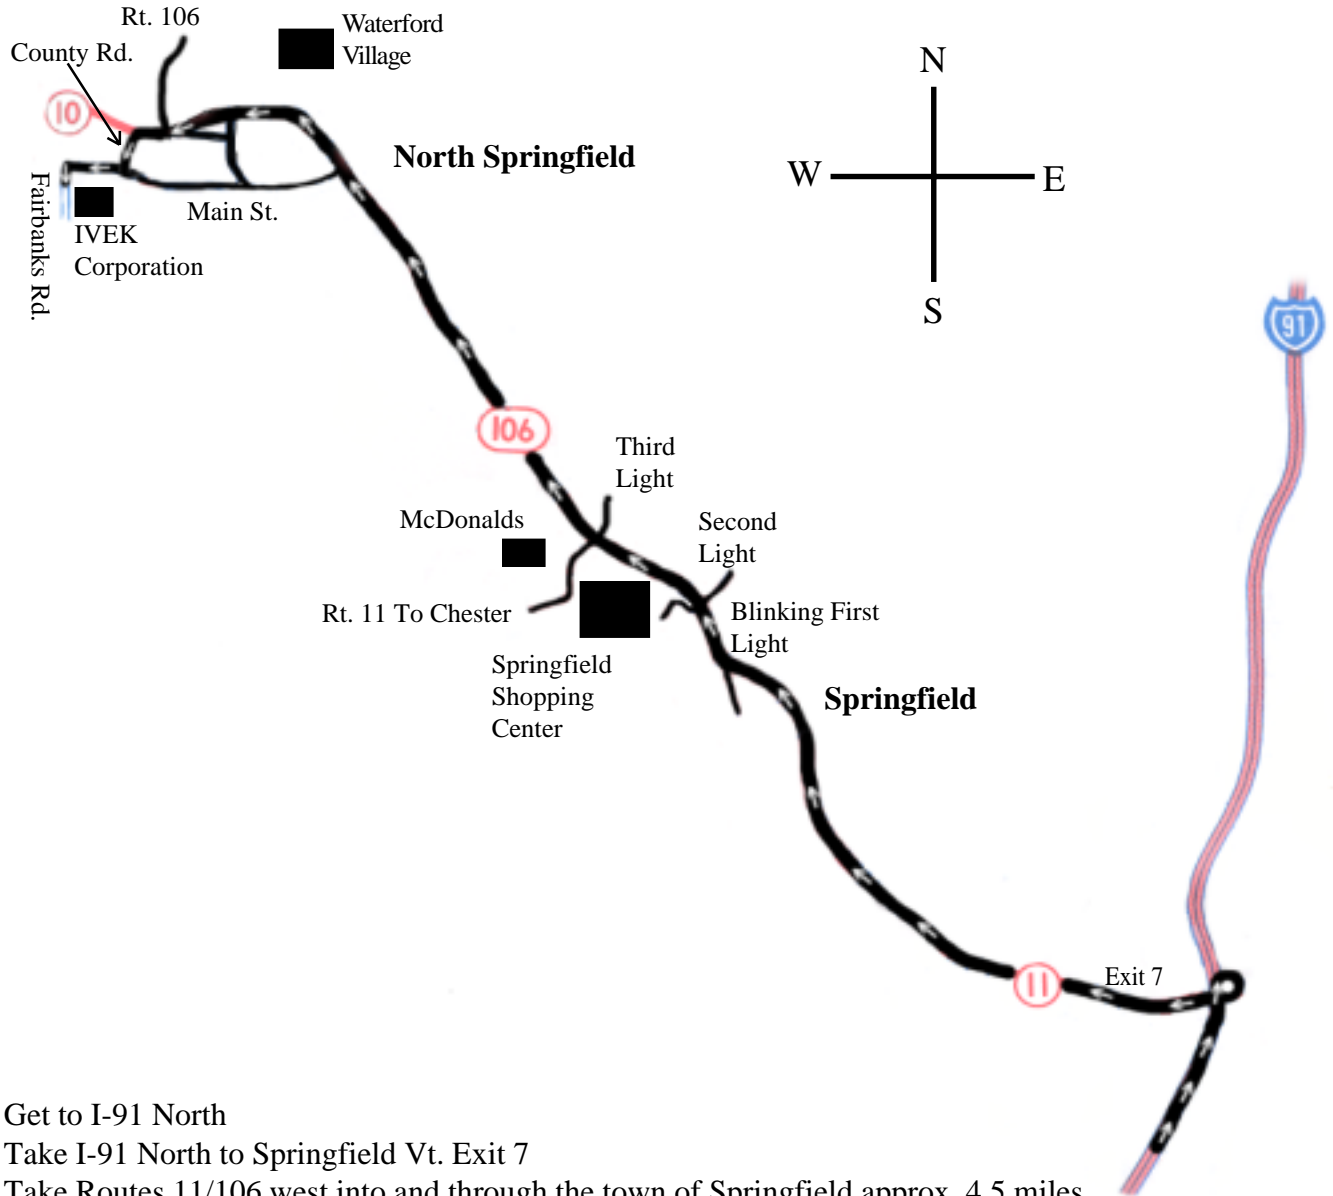

Directions From
Southeast
To
IVEK Corporation

Get to I-91 North

Take I-91 North to Springfield Vt. Exit 7

Take Routes 11/106 west into and through the town of Springfield approx. 4.5 miles
Routes 11 and 106 divide in the area of Springfield Plaza

Continue straight on Route 106 for approx 3 miles, Waterford Village will be on your right

Stay straight on Rt. 10 past Rt. 106

Take the second left [County Rd.] after passing Rt. 106

At the end of County Rd. go right onto Main St.

Take second left onto Fairbanks Rd.

We are located on the corner of Fairbanks Rd. and Main St.

IVEK Telephone 1-802-886-2238