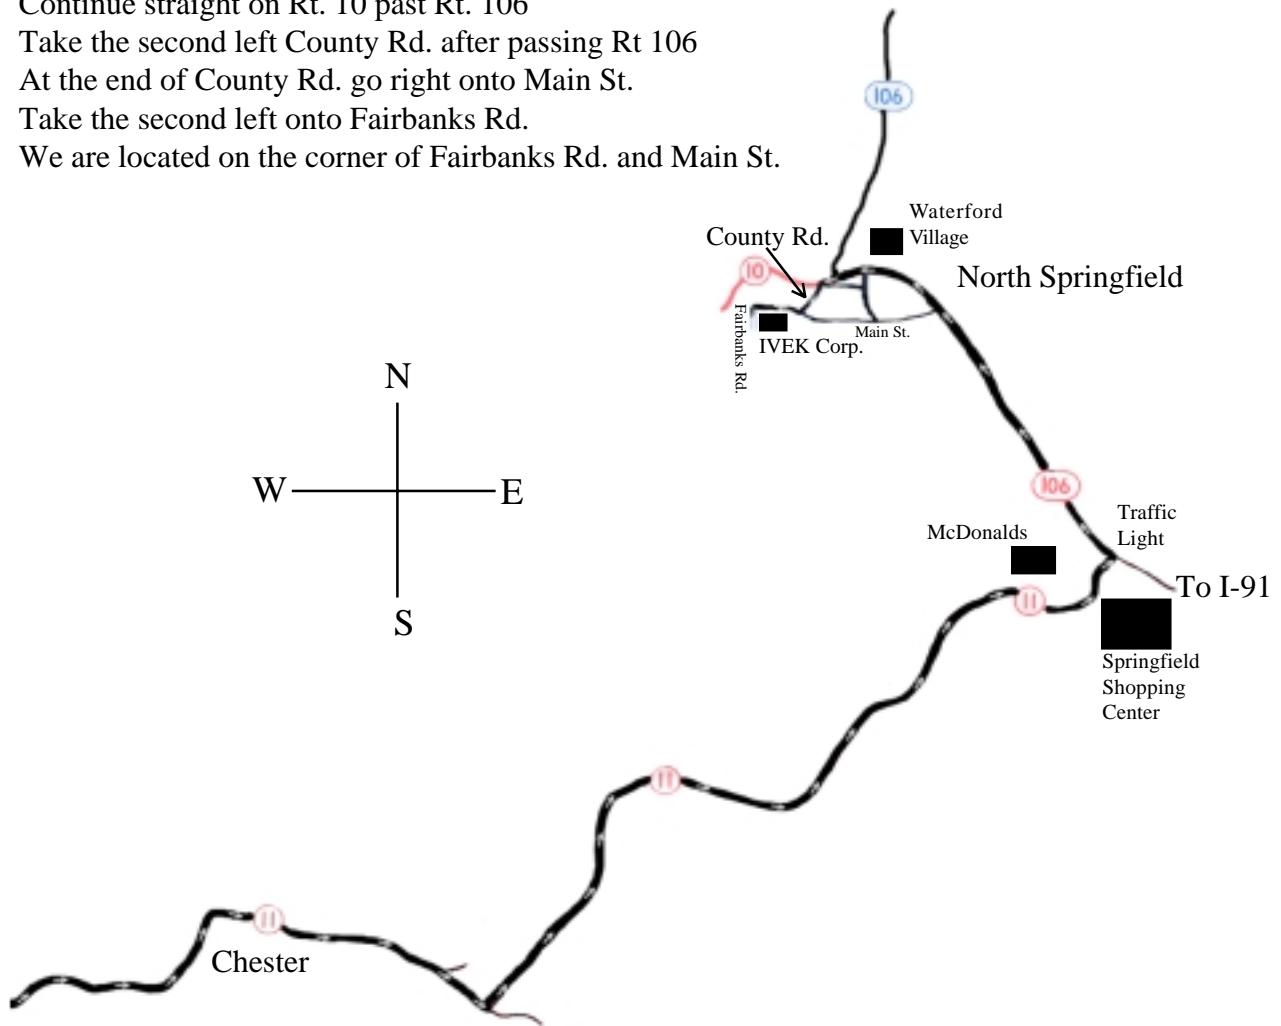

Directions From  
Southwest  
To  
IVEK Corporation

Get to Rt. 7 in Bennington, VT  
Take Manchester Rt. 11 Exit  
Continue of Rt 11 for approx. 38 Miles  
When you come into Springfield take a left at the second stop-  
light onto Rt. 106 North  
Stay on Rt. 106 North for approx. 3 miles, Waterford Village will be  
on your right.  
Continue straight on Rt. 10 past Rt. 106  
Take the second left County Rd. after passing Rt 106  
At the end of County Rd. go right onto Main St.  
Take the second left onto Fairbanks Rd.  
We are located on the corner of Fairbanks Rd. and Main St.