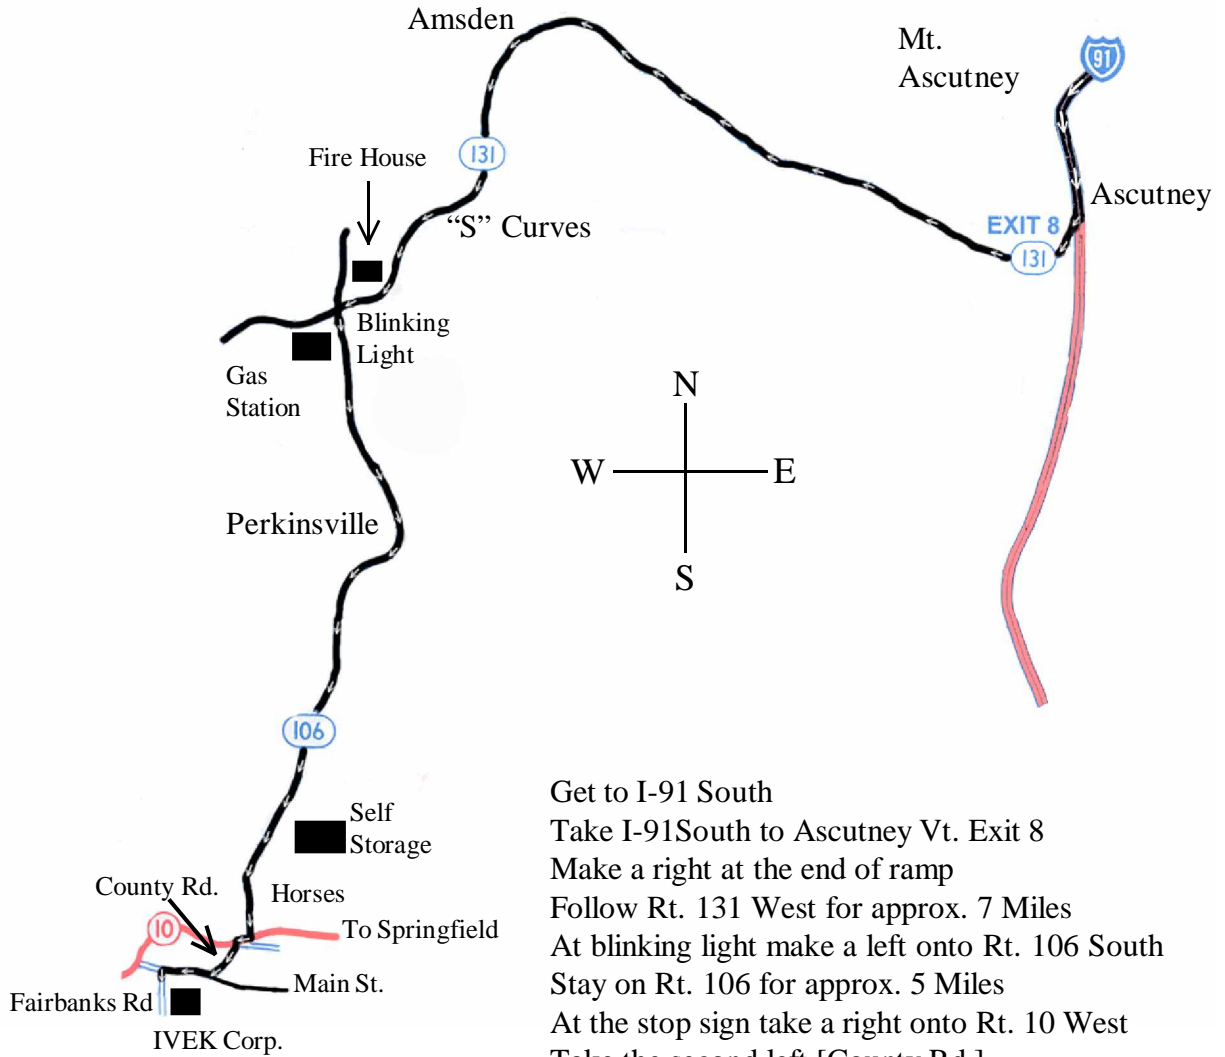

Directons From
Northeast
To
IVEK Corporation

Get to I-91 South

Take I-91 South to Ascutney Vt. Exit 8

Make a right at the end of ramp

Follow Rt. 131 West for approx. 7 Miles

At blinking light make a left onto Rt. 106 South

Stay on Rt. 106 for approx. 5 Miles

At the stop sign take a right onto Rt. 10 West

Take the second left [County Rd.]

At the end of County Rd. go right onto Main St.

Take the second left to Fairbanks Rd.

We are located on the corner of Fairbanks Rd. and

Main St.